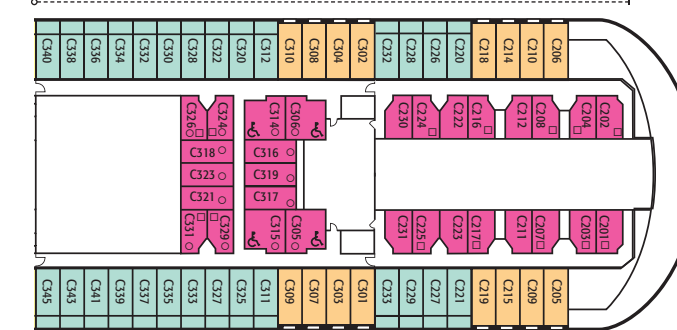

Oceana - 77,000 tons, Bermudan Registry, First entered service in 2000
 Normal operating capacity: 2,016 passengers and 870 crew

SUN DECK

Location	Grade	Deck
Suite with Bath/Shower		
High Aft	BC	B, C & D Deck
Mini-Suite with Bath/Shower		
High Mid	CA	B Deck
High Fwd/Aft	CC	B, C & D Deck
Balcony with Shower		
High Mid	GA	A, B & C Deck
High Fwd/Aft	GC	A, B, C & Lido Deck
Larger Outside with Shower		
High Fwd/Aft	IC	A, B & C Deck
Outside with Shower		
High Fwd/Aft	JC	D Deck
Low Fwd	JD	E & F Deck
Outside (Obstructed View) with Shower		
High Mid	LA	D Deck
High Fwd	LC	D Deck
Inside with Shower		
High Mid	NA	A, B, C & D Deck
High Fwd/Aft	NC	A, B, C, D & Lido Deck
Low Fwd/Aft	ND	E & F Deck

Note: All upper berths in twin cabins are accessible via a ladder. When upper berths are in use lower berths cannot be converted to a double.

A DECK HIGH AFT

A DECK HIGH MID

A DECK HIGH FORWARD

B DECK HIGH AFT

Note: All upper berths in twin cabins are accessible via a ladder. When upper berths are in use lower berths cannot be converted to a double.

C DECK HIGH AFT

C DECK HIGH MID

C DECK HIGH FORWARD

D DECK HIGH AFT

D DECK HIGH MID

D DECK HIGH FORWARD

PROM DECK

E DECK

E DECK LOW FORWARD

F DECK

F DECK LOW FORWARD