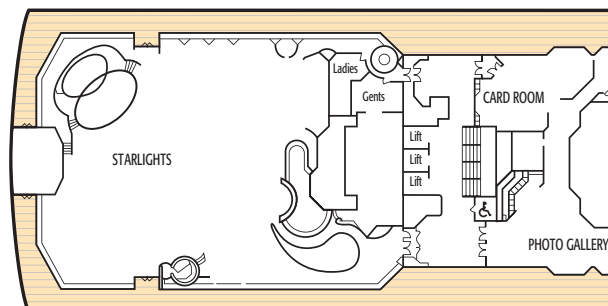

Oceana - 77,000 tons, Bermudan Registry, First entered service in 2000
 Normal operating capacity: 2,016 passengers and 870 crew

SUN DECK

Location	Grade	Deck
Suite with Bath/Shower		
High Aft	BC	B, C & D Deck
Mini-Suite with Bath/Shower		
High Mid	CA	B Deck
High Fwd/Aft	CC	B, C & D Deck
Balcony with Shower		
High Mid	GA	A, B & C Deck
High Fwd/Aft	GC	A, B, C & Lido Deck
Larger Outside with Shower		
High Fwd/Aft	IC	A, B & C Deck
Outside with Shower		
High Fwd/Aft	JC	D Deck
Low Fwd	JD	E & F Deck
Outside (Obstructed View) with Shower		
High Mid	LA	D Deck
High Fwd	LC	D Deck
Inside with Shower		
High Mid	NA	A, B, C & D Deck
High Fwd/Aft	NC	A, B, C, D & Lido Deck
Low Fwd/Aft	ND	E & F Deck

LIDO DECK

LIDO DECK HIGH FORWARD

Cabin Notes

- * Cabin has one additional bed in form of a single sofa bed
- Cabin has one additional bed in form of upper pullman berth
- ** Cabin has two additional beds in the form of a double sofa bed
- ◇ Cabin has two additional beds in the form of upper pullman berths
- Fixed twin beds
- ⊕ Fixed double bed
- Cabins with interconnecting doors
- ⊠ Part obstructed view
- ♿ All adapted cabins have a shower only

Note: All upper berths in twin cabins are accessible via a ladder. When upper berths are in use lower berths cannot be converted to a double.

C DECK HIGH AFT

C DECK HIGH MID

C DECK HIGH FORWARD

D DECK HIGH AFT

D DECK HIGH MID

D DECK HIGH FORWARD

PROM DECK

E DECK

E DECK LOW FORWARD

F DECK

F DECK LOW FORWARD