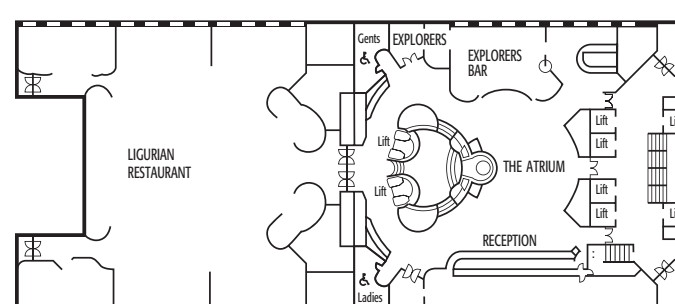

Oceana - 77,000 tons, Bermudan Registry, First entered service in 2000
 Normal operating capacity: 2,016 passengers and 870 crew

SUN DECK

Location	Grade	Deck
Suite with Bath/Shower		
High Aft	BC	B, C & D Deck
Mini-Suite with Bath/Shower		
High Mid	CA	B Deck
High Fwd/Aft	CC	B, C & D Deck
Balcony with Shower		
High Mid	GA	A, B & C Deck
High Fwd/Aft	GC	A, B, C & Lido Deck
Larger Outside with Shower		
High Fwd/Aft	IC	A, B & C Deck
Outside with Shower		
High Fwd/Aft	JC	D Deck
Low Fwd	JD	E & F Deck
Outside (Obstructed View) with Shower		
High Mid	LA	D Deck
High Fwd	LC	D Deck
Inside with Shower		
High Mid	NA	A, B, C & D Deck
High Fwd/Aft	NC	A, B, C, D & Lido Deck
Low Fwd/Aft	ND	E & F Deck

Note: All upper berths in twin cabins are accessible via a ladder. When upper berths are in use lower berths cannot be converted to a double.

A DECK HIGH AFT

A DECK HIGH MID

A DECK HIGH FORWARD

B DECK HIGH AFT

Note: All upper berths in twin cabins are accessible via a ladder. When upper berths are in use lower berths cannot be converted to a double.

C DECK HIGH AFT

C DECK HIGH MID

C DECK HIGH FORWARD

D DECK HIGH AFT

D DECK HIGH MID

D DECK HIGH FORWARD

PROM DECK

E DECK

E DECK LOW FORWARD

F DECK

F DECK LOW FORWARD