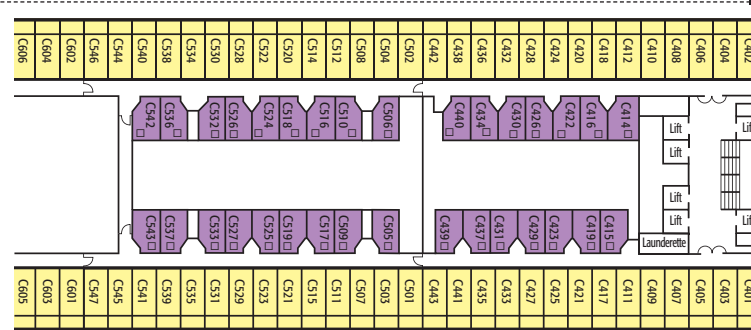

Oceana - 77,000 tons, Bermudan Registry, First entered service in 2000
 Normal operating capacity: 2,016 passengers and 870 crew

SUN DECK

Location	Grade	Deck
Suite with Bath/Shower		
High Aft	BC	B, C & D Deck
Mini-Suite with Bath/Shower		
High Mid	CA	B Deck
High Fwd/Aft	CC	B, C & D Deck
Balcony with Shower		
High Mid	GA	A, B & C Deck
High Fwd/Aft	GC	A, B, C & Lido Deck
Larger Outside with Shower		
High Fwd/Aft	IC	A, B & C Deck
Outside with Shower		
High Fwd/Aft	JC	D Deck
Low Fwd	JD	E & F Deck
Outside (Obstructed View) with Shower		
High Mid	LA	D Deck
High Fwd	LC	D Deck
Inside with Shower		
High Mid	NA	A, B, C & D Deck
High Fwd/Aft	NC	A, B, C, D & Lido Deck
Low Fwd/Aft	ND	E & F Deck

B DECK HIGH MID

B DECK HIGH FORWARD

Location	Grade	Deck
Suite with Bath/Shower		
High Aft	BC	B, C & D Deck
Mini-Suite with Bath/Shower		
High Mid	CA	B Deck
High Fwd/Aft	CC	B, C & D Deck
Balcony with Shower		
High Mid	GA	A, B & C Deck
High Fwd/Aft	GC	A, B, C & Lido Deck
Larger Outside with Shower		
High Fwd/Aft	IC	A, B & C Deck
Outside with Shower		
High Fwd/Aft	JC	D Deck
Low Fwd	JD	E & F Deck
Outside (Obstructed View) with Shower		
High Mid	LA	D Deck
High Fwd	LC	D Deck
Inside with Shower		
High Mid	NA	A, B, C & D Deck
High Fwd/Aft	NC	A, B, C, D & Lido Deck
Low Fwd/Aft	ND	E & F Deck

Note: All upper berths in twin cabins are accessible via a ladder. When upper berths are in use lower berths cannot be converted to a double.

C DECK HIGH AFT

C DECK HIGH MID

C DECK HIGH FORWARD

D DECK HIGH AFT

D DECK HIGH MID

D DECK HIGH FORWARD

PROM DECK

E DECK

E DECK LOW FORWARD

F DECK

F DECK LOW FORWARD