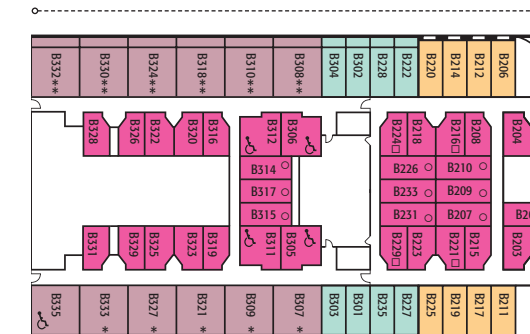

Oceana - 77,000 tons, Bermudan Registry, First entered service in 2000
 Normal operating capacity: 2,016 passengers and 870 crew

SUN DECK

Location	Grade	Deck
Suite with Bath/Shower		
High Aft	BC	B, C & D Deck
Mini-Suite with Bath/Shower		
High Mid	CA	B Deck
High Fwd/Aft	CC	B, C & D Deck
Balcony with Shower		
High Mid	GA	A, B & C Deck
High Fwd/Aft	GC	A, B, C & Lido Deck
Larger Outside with Shower		
High Fwd/Aft	IC	A, B & C Deck
Outside with Shower		
High Fwd/Aft	JC	D Deck
Low Fwd	JD	E & F Deck
Outside (Obstructed View) with Shower		
High Mid	LA	D Deck
High Fwd	LC	D Deck
Inside with Shower		
High Mid	NA	A, B, C & D Deck
High Fwd/Aft	NC	A, B, C, D & Lido Deck
Low Fwd/Aft	ND	E & F Deck

Note: All upper berths in twin cabins are accessible via a ladder. When upper berths are in use lower berths cannot be converted to a double.

A DECK HIGH AFT

A DECK HIGH MID

A DECK HIGH FORWARD

B DECK HIGH AFT

B DECK HIGH MID

B DECK HIGH FORWARD

Location	Grade	Deck
Suite with Bath/Shower		
High Aft	BC	B, C & D Deck
Mini-Suite with Bath/Shower		
High Mid	CA	B Deck
High Fwd/Aft	CC	B, C & D Deck
Balcony with Shower		
High Mid	GA	A, B & C Deck
High Fwd/Aft	GC	A, B, C & Lido Deck
Larger Outside with Shower		
High Fwd/Aft	IC	A, B & C Deck
Outside with Shower		
High Fwd/Aft	JC	D Deck
Low Fwd	JD	E & F Deck
Outside (Obstructed View) with Shower		
High Mid	LA	D Deck
High Fwd	LC	D Deck
Inside with Shower		
High Mid	NA	A, B, C & D Deck
High Fwd/Aft	NC	A, B, C, D & Lido Deck
Low Fwd/Aft	ND	E & F Deck