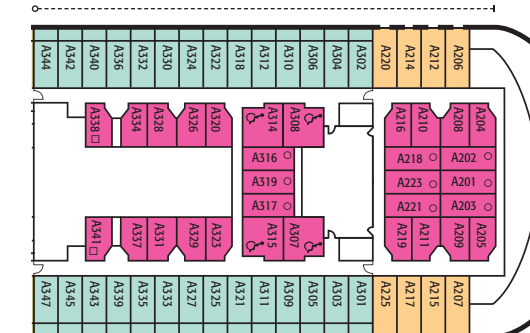

Oceana - 77,000 tons, Bermudan Registry, First entered service in 2000
 Normal operating capacity: 2,016 passengers and 870 crew

SUN DECK

Location	Grade	Deck
Suite with Bath/Shower		
High Aft	BC	B, C & D Deck
Mini-Suite with Bath/Shower		
High Mid	CA	B Deck
High Fwd/Aft	CC	B, C & D Deck
Balcony with Shower		
High Mid	GA	A, B & C Deck
High Fwd/Aft	GC	A, B, C & Lido Deck
Larger Outside with Shower		
High Fwd/Aft	IC	A, B & C Deck
Outside with Shower		
High Fwd/Aft	JC	D Deck
Low Fwd	JD	E & F Deck
Outside (Obstructed View) with Shower		
High Mid	LA	D Deck
High Fwd	LC	D Deck
Inside with Shower		
High Mid	NA	A, B, C & D Deck
High Fwd/Aft	NC	A, B, C, D & Lido Deck
Low Fwd/Aft	ND	E & F Deck

Note: All upper berths in twin cabins are accessible via a ladder. When upper berths are in use lower berths cannot be converted to a double.

A DECK HIGH AFT

A DECK HIGH MID

A DECK HIGH FORWARD

B DECK HIGH AFT

B DECK HIGH MID

B DECK HIGH FORWARD

Location	Grade	Deck
Suite with Bath/Shower		
High Aft	BC	B, C & D Deck
Mini-Suite with Bath/Shower		
High Mid	CA	B Deck
High Fwd/Aft	CC	B, C & D Deck
Balcony with Shower		
High Mid	GA	A, B & C Deck
High Fwd/Aft	GC	A, B, C & Lido Deck
Larger Outside with Shower		
High Fwd/Aft	IC	A, B & C Deck
Outside with Shower		
High Fwd/Aft	JC	D Deck
Low Fwd	JD	E & F Deck
Outside (Obstructed View) with Shower		
High Mid	LA	D Deck
High Fwd	LC	D Deck
Inside with Shower		
High Mid	NA	A, B, C & D Deck
High Fwd/Aft	NC	A, B, C, D & Lido Deck
Low Fwd/Aft	ND	E & F Deck