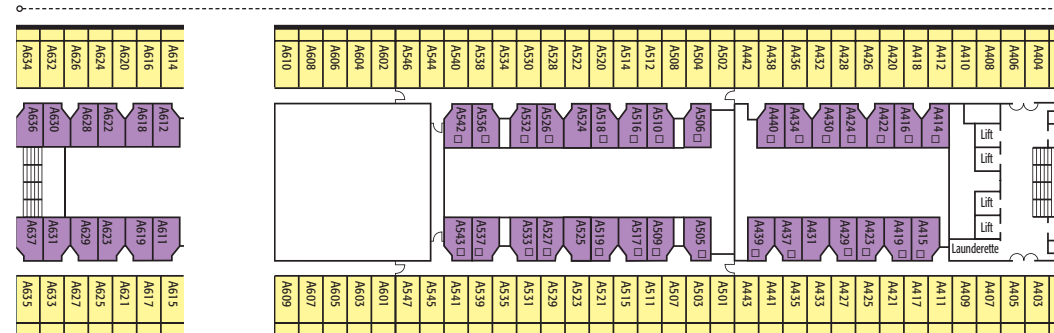

Oceana - 77,000 tons, Bermudan Registry, First entered service in 2000
 Normal operating capacity: 2,016 passengers and 870 crew

SUN DECK

Location	Grade	Deck
Suite with Bath/Shower		
High Aft	BC	B, C & D Deck
Mini-Suite with Bath/Shower		
High Mid	CA	B Deck
High Fwd/Aft	CC	B, C & D Deck
Balcony with Shower		
High Mid	GA	A, B & C Deck
High Fwd/Aft	GC	A, B, C & Lido Deck
Larger Outside with Shower		
High Fwd/Aft	IC	A, B & C Deck
Outside with Shower		
High Fwd/Aft	JC	D Deck
Low Fwd	JD	E & F Deck
Outside (Obstructed View) with Shower		
High Mid	LA	D Deck
High Fwd	LC	D Deck
Inside with Shower		
High Mid	NA	A, B, C & D Deck
High Fwd/Aft	NC	A, B, C, D & Lido Deck
Low Fwd/Aft	ND	E & F Deck

LIDO DECK

LIDO DECK HIGH FORWARD

Cabin Notes

- * Cabin has one additional bed in form of a single sofa bed
- Cabin has one additional bed in form of upper pullman berth
- ** Cabin has two additional beds in the form of a double sofa bed
- ◇ Cabin has two additional beds in the form of upper pullman berths
- Fixed twin beds
- ⊕ Fixed double bed
- Cabins with interconnecting doors
- ⊠ Part obstructed view
- ♿ All adapted cabins have a shower only

Note: All upper berths in twin cabins are accessible via a ladder. When upper berths are in use lower berths cannot be converted to a double.

A DECK HIGH AFT

A DECK HIGH MID

A DECK HIGH FORWARD

B DECK HIGH AFT

B DECK HIGH MID

B DECK HIGH FORWARD

Location	Grade	Deck
Suite with Bath/Shower		
High Aft	BC	B, C & D Deck
Mini-Suite with Bath/Shower		
High Mid	CA	B Deck
High Fwd/Aft	CC	B, C & D Deck
Balcony with Shower		
High Mid	GA	A, B & C Deck
High Fwd/Aft	GC	A, B, C & Lido Deck
Larger Outside with Shower		
High Fwd/Aft	IC	A, B & C Deck
Outside with Shower		
High Fwd/Aft	JC	D Deck
Low Fwd	JD	E & F Deck
Outside (Obstructed View) with Shower		
High Mid	LA	D Deck
High Fwd	LC	D Deck
Inside with Shower		
High Mid	NA	A, B, C & D Deck
High Fwd/Aft	NC	A, B, C, D & Lido Deck
Low Fwd/Aft	ND	E & F Deck