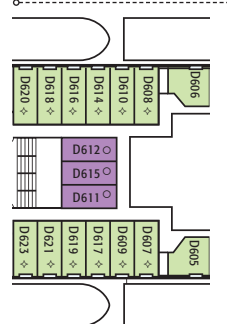

Oceana - 77,000 tons, Bermudan Registry, First entered service in 2000
 Normal operating capacity: 2,016 passengers and 870 crew

SUN DECK

Location	Grade	Deck
Suite with Bath/Shower		
High Aft	BC	B, C & D Deck
Mini-Suite with Bath/Shower		
High Mid	CA	B Deck
High Fwd/Aft	CC	B, C & D Deck
Balcony with Shower		
High Mid	GA	A, B & C Deck
High Fwd/Aft	GC	A, B, C & Lido Deck
Larger Outside with Shower		
High Fwd/Aft	IC	A, B & C Deck
Outside with Shower		
High Fwd/Aft	JC	D Deck
Low Fwd	JD	E & F Deck
Outside (Obstructed View) with Shower		
High Mid	LA	D Deck
High Fwd	LC	D Deck
Inside with Shower		
High Mid	NA	A, B, C & D Deck
High Fwd/Aft	NC	A, B, C, D & Lido Deck
Low Fwd/Aft	ND	E & F Deck

Note: All upper berths in twin cabins are accessible via a ladder. When upper berths are in use lower berths cannot be converted to a double.

A DECK HIGH AFT

A DECK HIGH MID

A DECK HIGH FORWARD

B DECK HIGH AFT

Note: All upper berths in twin cabins are accessible via a ladder. When upper berths are in use lower berths cannot be converted to a double.

C DECK HIGH AFT

C DECK HIGH MID

C DECK HIGH FORWARD

D DECK HIGH AFT

D DECK HIGH MID

D DECK HIGH FORWARD

PROM DECK

E DECK

E DECK LOW FORWARD

F DECK

F DECK LOW FORWARD