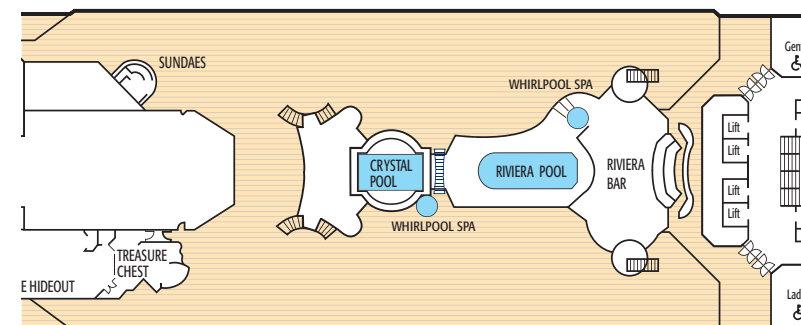

Oceana - 77,000 tons, Bermudan Registry, First entered service in 2000
 Normal operating capacity: 2,016 passengers and 870 crew

SUN DECK

Location	Grade	Deck
Suite with Bath/Shower		
High Aft	BC	B, C & D Deck
Mini-Suite with Bath/Shower		
High Mid	CA	B Deck
High Fwd/Aft	CC	B, C & D Deck
Balcony with Shower		
High Mid	GA	A, B & C Deck
High Fwd/Aft	GC	A, B, C & Lido Deck
Larger Outside with Shower		
High Fwd/Aft	IC	A, B & C Deck
Outside with Shower		
High Fwd/Aft	JC	D Deck
Low Fwd	JD	E & F Deck
Outside (Obstructed View) with Shower		
High Mid	LA	D Deck
High Fwd	LC	D Deck
Inside with Shower		
High Mid	NA	A, B, C & D Deck
High Fwd/Aft	NC	A, B, C, D & Lido Deck
Low Fwd/Aft	ND	E & F Deck

LIDO DECK

LIDO DECK HIGH FORWARD

Cabin Notes

- * Cabin has one additional bed in form of a single sofa bed
- Cabin has one additional bed in form of upper pullman berth
- ** Cabin has two additional beds in the form of a double sofa bed
- ◇ Cabin has two additional beds in the form of upper pullman berths
- Fixed twin beds
- ⊕ Fixed double bed
- Cabins with interconnecting doors
- ⊠ Part obstructed view
- ♿ All adapted cabins have a shower only

Note: All upper berths in twin cabins are accessible via a ladder. When upper berths are in use lower berths cannot be converted to a double.

A DECK HIGH AFT

A DECK HIGH MID

A DECK HIGH FORWARD

B DECK HIGH AFT

B DECK HIGH MID

B DECK HIGH FORWARD

Location	Grade	Deck
Suite with Bath/Shower		
High Aft	BC	B, C & D Deck
Mini-Suite with Bath/Shower		
High Mid	CA	B Deck
High Fwd/Aft	CC	B, C & D Deck
Balcony with Shower		
High Mid	GA	A, B & C Deck
High Fwd/Aft	GC	A, B, C & Lido Deck
Larger Outside with Shower		
High Fwd/Aft	IC	A, B & C Deck
Outside with Shower		
High Fwd/Aft	JC	D Deck
Low Fwd	JD	E & F Deck
Outside (Obstructed View) with Shower		
High Mid	LA	D Deck
High Fwd	LC	D Deck
Inside with Shower		
High Mid	NA	A, B, C & D Deck
High Fwd/Aft	NC	A, B, C, D & Lido Deck
Low Fwd/Aft	ND	E & F Deck