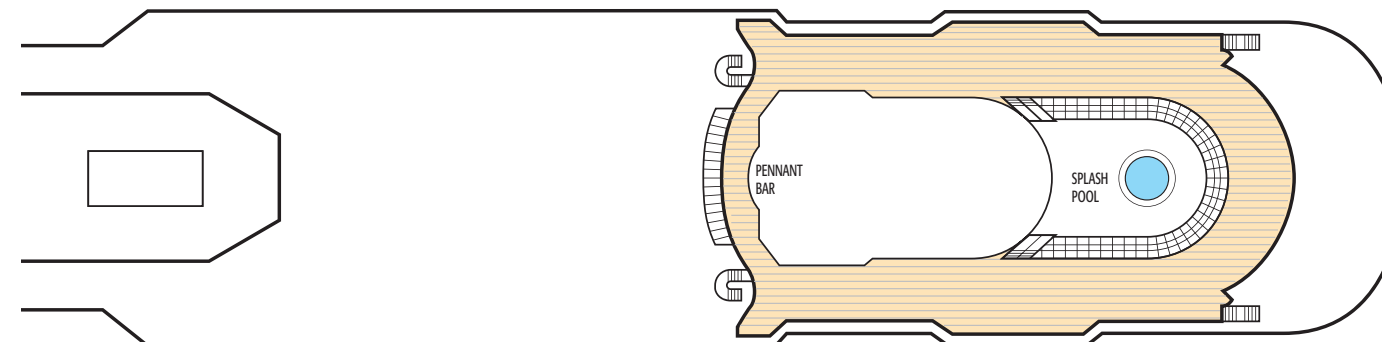

Oceana - 77,000 tons, Bermudan Registry, First entered service in 2000
 Normal operating capacity: 2,016 passengers and 870 crew

SUN DECK

Location	Grade	Deck
Suite with Bath/Shower		
High Aft	BC	B, C & D Deck
Mini-Suite with Bath/Shower		
High Mid	CA	B Deck
High Fwd/Aft	CC	B, C & D Deck
Balcony with Shower		
High Mid	GA	A, B & C Deck
High Fwd/Aft	GC	A, B, C & Lido Deck
Larger Outside with Shower		
High Fwd/Aft	IC	A, B & C Deck
Outside with Shower		
High Fwd/Aft	JC	D Deck
Low Fwd	JD	E & F Deck
Outside (Obstructed View) with Shower		
High Mid	LA	D Deck
High Fwd	LC	D Deck
Inside with Shower		
High Mid	NA	A, B, C & D Deck
High Fwd/Aft	NC	A, B, C, D & Lido Deck
Low Fwd/Aft	ND	E & F Deck

LIDO DECK

LIDO DECK HIGH FORWARD

Cabin Notes

- * Cabin has one additional bed in form of a single sofa bed
- Cabin has one additional bed in form of upper pullman berth
- ** Cabin has two additional beds in the form of a double sofa bed
- ◇ Cabin has two additional beds in the form of upper pullman berths
- Fixed twin beds
- ⊕ Fixed double bed
- Cabins with interconnecting doors
- ⊠ Part obstructed view
- ♿ All adapted cabins have a shower only

Note: All upper berths in twin cabins are accessible via a ladder. When upper berths are in use lower berths cannot be converted to a double.

A DECK HIGH AFT

A DECK HIGH MID

A DECK HIGH FORWARD

B DECK HIGH AFT

B DECK HIGH MID

B DECK HIGH FORWARD

Location	Grade	Deck
Suite with Bath/Shower		
High Aft	BC	B, C & D Deck
Mini-Suite with Bath/Shower		
High Mid	CA	B Deck
High Fwd/Aft	CC	B, C & D Deck
Balcony with Shower		
High Mid	GA	A, B & C Deck
High Fwd/Aft	GC	A, B, C & Lido Deck
Larger Outside with Shower		
High Fwd/Aft	IC	A, B & C Deck
Outside with Shower		
High Fwd/Aft	JC	D Deck
Low Fwd	JD	E & F Deck
Outside (Obstructed View) with Shower		
High Mid	LA	D Deck
High Fwd	LC	D Deck
Inside with Shower		
High Mid	NA	A, B, C & D Deck
High Fwd/Aft	NC	A, B, C, D & Lido Deck
Low Fwd/Aft	ND	E & F Deck