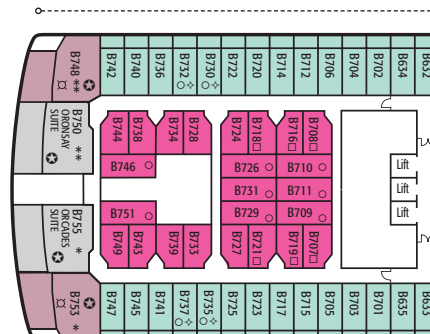

Oceana - 77,000 tons, Bermudan Registry, First entered service in 2000
 Normal operating capacity: 2,016 passengers and 870 crew

SUN DECK

Location	Grade	Deck
Suite with Bath/Shower		
High Aft	BC	B, C & D Deck
Mini-Suite with Bath/Shower		
High Mid	CA	B Deck
High Fwd/Aft	CC	B, C & D Deck
Balcony with Shower		
High Mid	GA	A, B & C Deck
High Fwd/Aft	GC	A, B, C & Lido Deck
Larger Outside with Shower		
High Fwd/Aft	IC	A, B & C Deck
Outside with Shower		
High Fwd/Aft	JC	D Deck
Low Fwd	JD	E & F Deck
Outside (Obstructed View) with Shower		
High Mid	LA	D Deck
High Fwd	LC	D Deck
Inside with Shower		
High Mid	NA	A, B, C & D Deck
High Fwd/Aft	NC	A, B, C, D & Lido Deck
Low Fwd/Aft	ND	E & F Deck

Note: All upper berths in twin cabins are accessible via a ladder. When upper berths are in use lower berths cannot be converted to a double.

A DECK HIGH AFT

A DECK HIGH MID

A DECK HIGH FORWARD

B DECK HIGH AFT

B DECK HIGH MID

B DECK HIGH FORWARD

Location	Grade	Deck
Suite with Bath/Shower		
High Aft	BC	B, C & D Deck
Mini-Suite with Bath/Shower		
High Mid	CA	B Deck
High Fwd/Aft	CC	B, C & D Deck
Balcony with Shower		
High Mid	GA	A, B & C Deck
High Fwd/Aft	GC	A, B, C & Lido Deck
Larger Outside with Shower		
High Fwd/Aft	IC	A, B & C Deck
Outside with Shower		
High Fwd/Aft	JC	D Deck
Low Fwd	JD	E & F Deck
Outside (Obstructed View) with Shower		
High Mid	LA	D Deck
High Fwd	LC	D Deck
Inside with Shower		
High Mid	NA	A, B, C & D Deck
High Fwd/Aft	NC	A, B, C, D & Lido Deck
Low Fwd/Aft	ND	E & F Deck