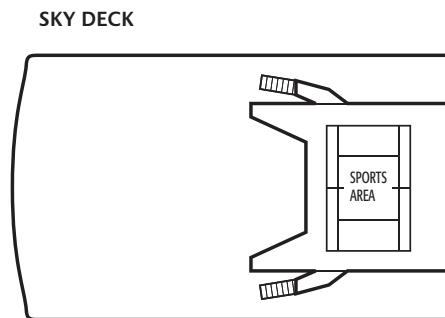

Oceana - 77,000 tons, Bermudan Registry, First entered service in 2000
 Normal operating capacity: 2,016 passengers and 870 crew

SUN DECK

Location	Grade	Deck
Suite with Bath/Shower		
High Aft	BC	B, C & D Deck
Mini-Suite with Bath/Shower		
High Mid	CA	B Deck
High Fwd/Aft	CC	B, C & D Deck
Balcony with Shower		
High Mid	GA	A, B & C Deck
High Fwd/Aft	GC	A, B, C & Lido Deck
Larger Outside with Shower		
High Fwd/Aft	IC	A, B & C Deck
Outside with Shower		
High Fwd/Aft	JC	D Deck
Low Fwd	JD	E & F Deck
Outside (Obstructed View) with Shower		
High Mid	LA	D Deck
High Fwd	LC	D Deck
Inside with Shower		
High Mid	NA	A, B, C & D Deck
High Fwd/Aft	NC	A, B, C, D & Lido Deck
Low Fwd/Aft	ND	E & F Deck

LIDO DECK

LIDO DECK HIGH FORWARD

Cabin Notes

- * Cabin has one additional bed in form of a single sofa bed
- Cabin has one additional bed in form of upper pullman berth
- ** Cabin has two additional beds in the form of a double sofa bed
- ◇ Cabin has two additional beds in the form of upper pullman berths
- Fixed twin beds
- ⊕ Fixed double bed
- Cabins with interconnecting doors
- ⊠ Part obstructed view
- ♿ All adapted cabins have a shower only

Note: All upper berths in twin cabins are accessible via a ladder. When upper berths are in use lower berths cannot be converted to a double.

A DECK HIGH AFT

A DECK HIGH MID

A DECK HIGH FORWARD

B DECK HIGH AFT