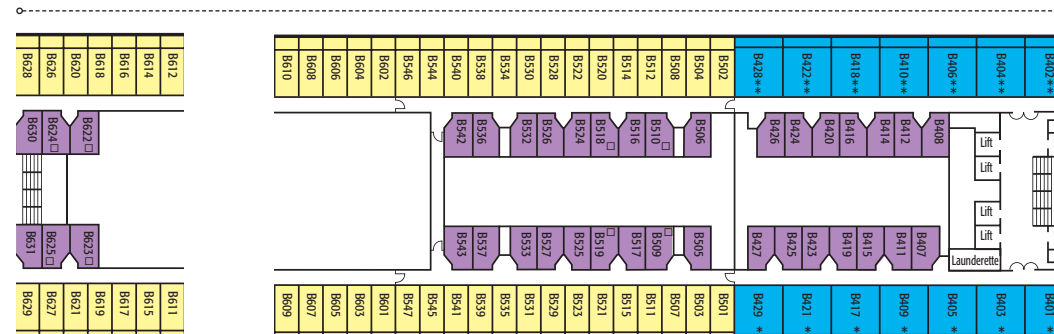

Oceana - 77,000 tons, Bermudan Registry, First entered service in 2000
 Normal operating capacity: 2,016 passengers and 870 crew

SUN DECK

Location	Grade	Deck
Suite with Bath/Shower		
High Aft	BC	B, C & D Deck
Mini-Suite with Bath/Shower		
High Mid	CA	B Deck
High Fwd/Aft	CC	B, C & D Deck
Balcony with Shower		
High Mid	GA	A, B & C Deck
High Fwd/Aft	GC	A, B, C & Lido Deck
Larger Outside with Shower		
High Fwd/Aft	IC	A, B & C Deck
Outside with Shower		
High Fwd/Aft	JC	D Deck
Low Fwd	JD	E & F Deck
Outside (Obstructed View) with Shower		
High Mid	LA	D Deck
High Fwd	LC	D Deck
Inside with Shower		
High Mid	NA	A, B, C & D Deck
High Fwd/Aft	NC	A, B, C, D & Lido Deck
Low Fwd/Aft	ND	E & F Deck

LIDO DECK

LIDO DECK HIGH FORWARD

Cabin Notes

- * Cabin has one additional bed in form of a single sofa bed
- Cabin has one additional bed in form of upper pullman berth
- ** Cabin has two additional beds in the form of a double sofa bed
- ◇ Cabin has two additional beds in the form of upper pullman berths
- Fixed twin beds
- ⊕ Fixed double bed
- Cabins with interconnecting doors
- ⊠ Part obstructed view
- ♿ All adapted cabins have a shower only

Note: All upper berths in twin cabins are accessible via a ladder. When upper berths are in use lower berths cannot be converted to a double.

A DECK HIGH AFT

A DECK HIGH MID

A DECK HIGH FORWARD

B DECK HIGH AFT

B DECK HIGH MID

B DECK HIGH FORWARD

Location	Grade	Deck
Suite with Bath/Shower		
High Aft	BC	B, C & D Deck
Mini-Suite with Bath/Shower		
High Mid	CA	B Deck
High Fwd/Aft	CC	B, C & D Deck
Balcony with Shower		
High Mid	GA	A, B & C Deck
High Fwd/Aft	GC	A, B, C & Lido Deck
Larger Outside with Shower		
High Fwd/Aft	IC	A, B & C Deck
Outside with Shower		
High Fwd/Aft	JC	D Deck
Low Fwd	JD	E & F Deck
Outside (Obstructed View) with Shower		
High Mid	LA	D Deck
High Fwd	LC	D Deck
Inside with Shower		
High Mid	NA	A, B, C & D Deck
High Fwd/Aft	NC	A, B, C, D & Lido Deck
Low Fwd/Aft	ND	E & F Deck