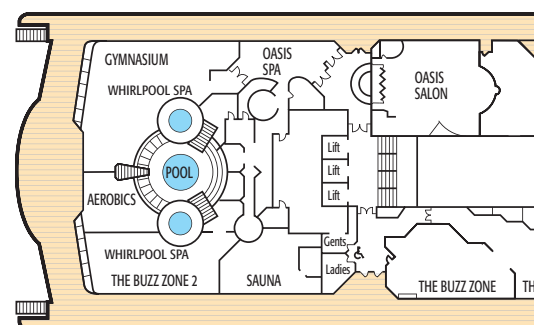

Oceana - 77,000 tons, Bermudan Registry, First entered service in 2000
 Normal operating capacity: 2,016 passengers and 870 crew

SUN DECK

Location	Grade	Deck
Suite with Bath/Shower		
High Aft	BC	B, C & D Deck
Mini-Suite with Bath/Shower		
High Mid	CA	B Deck
High Fwd/Aft	CC	B, C & D Deck
Balcony with Shower		
High Mid	GA	A, B & C Deck
High Fwd/Aft	GC	A, B, C & Lido Deck
Larger Outside with Shower		
High Fwd/Aft	IC	A, B & C Deck
Outside with Shower		
High Fwd/Aft	JC	D Deck
Low Fwd	JD	E & F Deck
Outside (Obstructed View) with Shower		
High Mid	LA	D Deck
High Fwd	LC	D Deck
Inside with Shower		
High Mid	NA	A, B, C & D Deck
High Fwd/Aft	NC	A, B, C, D & Lido Deck
Low Fwd/Aft	ND	E & F Deck

LIDO DECK

LIDO DECK HIGH FORWARD

Cabin Notes

- * Cabin has one additional bed in form of a single sofa bed
- Cabin has one additional bed in form of upper pullman berth
- ** Cabin has two additional beds in the form of a double sofa bed
- ◇ Cabin has two additional beds in the form of upper pullman berths
- Fixed twin beds
- ⊕ Fixed double bed
- Cabins with interconnecting doors
- ⊠ Part obstructed view
- ♿ All adapted cabins have a shower only

Note: All upper berths in twin cabins are accessible via a ladder. When upper berths are in use lower berths cannot be converted to a double.

A DECK HIGH AFT

A DECK HIGH MID

A DECK HIGH FORWARD

B DECK HIGH AFT

B DECK HIGH MID

B DECK HIGH FORWARD

Location	Grade	Deck
Suite with Bath/Shower		
High Aft	BC	B, C & D Deck
Mini-Suite with Bath/Shower		
High Mid	CA	B Deck
High Fwd/Aft	CC	B, C & D Deck
Balcony with Shower		
High Mid	GA	A, B & C Deck
High Fwd/Aft	GC	A, B, C & Lido Deck
Larger Outside with Shower		
High Fwd/Aft	IC	A, B & C Deck
Outside with Shower		
High Fwd/Aft	JC	D Deck
Low Fwd	JD	E & F Deck
Outside (Obstructed View) with Shower		
High Mid	LA	D Deck
High Fwd	LC	D Deck
Inside with Shower		
High Mid	NA	A, B, C & D Deck
High Fwd/Aft	NC	A, B, C, D & Lido Deck
Low Fwd/Aft	ND	E & F Deck