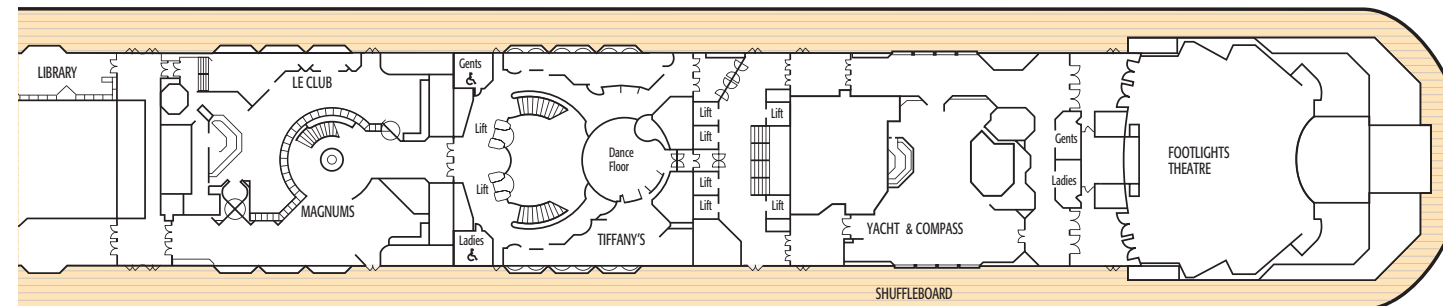

Oceana - 77,000 tons, Bermudan Registry, First entered service in 2000
 Normal operating capacity: 2,016 passengers and 870 crew

SUN DECK

Location	Grade	Deck
Suite with Bath/Shower		
High Aft	BC	B, C & D Deck
Mini-Suite with Bath/Shower		
High Mid	CA	B Deck
High Fwd/Aft	CC	B, C & D Deck
Balcony with Shower		
High Mid	GA	A, B & C Deck
High Fwd/Aft	GC	A, B, C & Lido Deck
Larger Outside with Shower		
High Fwd/Aft	IC	A, B & C Deck
Outside with Shower		
High Fwd/Aft	JC	D Deck
Low Fwd	JD	E & F Deck
Outside (Obstructed View) with Shower		
High Mid	LA	D Deck
High Fwd	LC	D Deck
Inside with Shower		
High Mid	NA	A, B, C & D Deck
High Fwd/Aft	NC	A, B, C, D & Lido Deck
Low Fwd/Aft	ND	E & F Deck

Note: All upper berths in twin cabins are accessible via a ladder. When upper berths are in use lower berths cannot be converted to a double.

A DECK HIGH AFT

A DECK HIGH MID

A DECK HIGH FORWARD

B DECK HIGH AFT

Note: All upper berths in twin cabins are accessible via a ladder. When upper berths are in use lower berths cannot be converted to a double.

C DECK HIGH AFT

C DECK HIGH MID

C DECK HIGH FORWARD

D DECK HIGH AFT

D DECK HIGH MID

D DECK HIGH FORWARD

PROM DECK

E DECK

E DECK LOW FORWARD

F DECK

F DECK LOW FORWARD