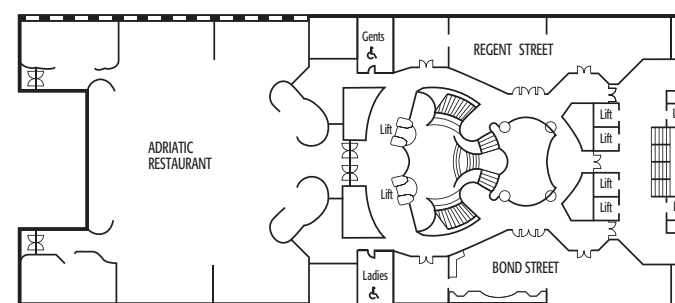

Oceana - 77,000 tons, Bermudan Registry, First entered service in 2000
 Normal operating capacity: 2,016 passengers and 870 crew

SUN DECK

Location	Grade	Deck
Suite with Bath/Shower		
High Aft	BC	B, C & D Deck
Mini-Suite with Bath/Shower		
High Mid	CA	B Deck
High Fwd/Aft	CC	B, C & D Deck
Balcony with Shower		
High Mid	GA	A, B & C Deck
High Fwd/Aft	GC	A, B, C & Lido Deck
Larger Outside with Shower		
High Fwd/Aft	IC	A, B & C Deck
Outside with Shower		
High Fwd/Aft	JC	D Deck
Low Fwd	JD	E & F Deck
Outside (Obstructed View) with Shower		
High Mid	LA	D Deck
High Fwd	LC	D Deck
Inside with Shower		
High Mid	NA	A, B, C & D Deck
High Fwd/Aft	NC	A, B, C, D & Lido Deck
Low Fwd/Aft	ND	E & F Deck

Note: All upper berths in twin cabins are accessible via a ladder. When upper berths are in use lower berths cannot be converted to a double.

A DECK HIGH AFT

A DECK HIGH MID

A DECK HIGH FORWARD

B DECK HIGH AFT

Note: All upper berths in twin cabins are accessible via a ladder. When upper berths are in use lower berths cannot be converted to a double.

C DECK HIGH AFT

C DECK HIGH MID

C DECK HIGH FORWARD

D DECK HIGH AFT

D DECK HIGH MID

D DECK HIGH FORWARD

PROM DECK

E DECK

E DECK LOW FORWARD

F DECK

F DECK LOW FORWARD