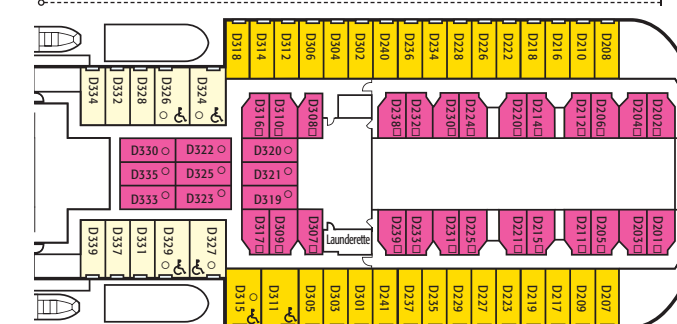

Oceana - 77,000 tons, Bermudan Registry, First entered service in 2000
 Normal operating capacity: 2,016 passengers and 870 crew

SUN DECK

Location	Grade	Deck
Suite with Bath/Shower		
High Aft	BC	B, C & D Deck
Mini-Suite with Bath/Shower		
High Mid	CA	B Deck
High Fwd/Aft	CC	B, C & D Deck
Balcony with Shower		
High Mid	GA	A, B & C Deck
High Fwd/Aft	GC	A, B, C & Lido Deck
Larger Outside with Shower		
High Fwd/Aft	IC	A, B & C Deck
Outside with Shower		
High Fwd/Aft	JC	D Deck
Low Fwd	JD	E & F Deck
Outside (Obstructed View) with Shower		
High Mid	LA	D Deck
High Fwd	LC	D Deck
Inside with Shower		
High Mid	NA	A, B, C & D Deck
High Fwd/Aft	NC	A, B, C, D & Lido Deck
Low Fwd/Aft	ND	E & F Deck

Note: All upper berths in twin cabins are accessible via a ladder. When upper berths are in use lower berths cannot be converted to a double.

A DECK HIGH AFT

A DECK HIGH MID

A DECK HIGH FORWARD

B DECK HIGH AFT

Note: All upper berths in twin cabins are accessible via a ladder. When upper berths are in use lower berths cannot be converted to a double.

C DECK HIGH AFT

C DECK HIGH MID

C DECK HIGH FORWARD

D DECK HIGH AFT

D DECK HIGH MID

D DECK HIGH FORWARD

PROM DECK

E DECK

E DECK LOW FORWARD

F DECK

F DECK LOW FORWARD