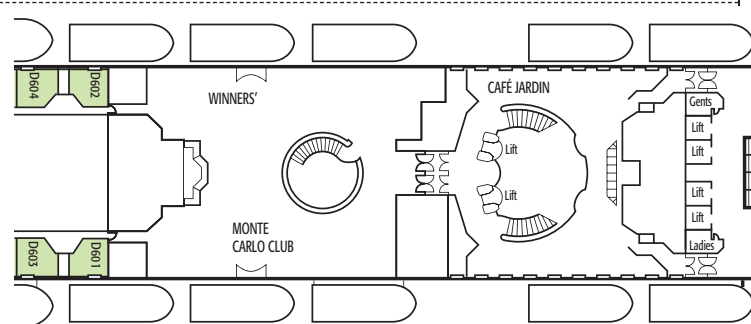

Oceana - 77,000 tons, Bermudan Registry, First entered service in 2000
 Normal operating capacity: 2,016 passengers and 870 crew

SUN DECK

Location	Grade	Deck
Suite with Bath/Shower		
High Aft	BC	B, C & D Deck
Mini-Suite with Bath/Shower		
High Mid	CA	B Deck
High Fwd/Aft	CC	B, C & D Deck
Balcony with Shower		
High Mid	GA	A, B & C Deck
High Fwd/Aft	GC	A, B, C & Lido Deck
Larger Outside with Shower		
High Fwd/Aft	IC	A, B & C Deck
Outside with Shower		
High Fwd/Aft	JC	D Deck
Low Fwd	JD	E & F Deck
Outside (Obstructed View) with Shower		
High Mid	LA	D Deck
High Fwd	LC	D Deck
Inside with Shower		
High Mid	NA	A, B, C & D Deck
High Fwd/Aft	NC	A, B, C, D & Lido Deck
Low Fwd/Aft	ND	E & F Deck

Note: All upper berths in twin cabins are accessible via a ladder. When upper berths are in use lower berths cannot be converted to a double.

A DECK HIGH AFT

A DECK HIGH MID

A DECK HIGH FORWARD

B DECK HIGH AFT

Note: All upper berths in twin cabins are accessible via a ladder. When upper berths are in use lower berths cannot be converted to a double.

C DECK HIGH AFT

C DECK HIGH MID

C DECK HIGH FORWARD

D DECK HIGH AFT

D DECK HIGH MID

D DECK HIGH FORWARD

PROM DECK

E DECK

E DECK LOW FORWARD

F DECK

F DECK LOW FORWARD