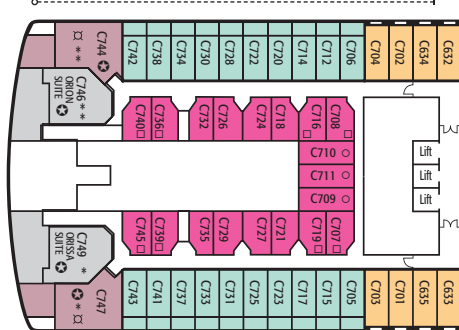

Oceana - 77,000 tons, Bermudan Registry, First entered service in 2000
 Normal operating capacity: 2,016 passengers and 870 crew

SUN DECK

Location	Grade	Deck
Suite with Bath/Shower		
High Aft	BC	B, C & D Deck
Mini-Suite with Bath/Shower		
High Mid	CA	B Deck
High Fwd/Aft	CC	B, C & D Deck
Balcony with Shower		
High Mid	GA	A, B & C Deck
High Fwd/Aft	GC	A, B, C & Lido Deck
Larger Outside with Shower		
High Fwd/Aft	IC	A, B & C Deck
Outside with Shower		
High Fwd/Aft	JC	D Deck
Low Fwd	JD	E & F Deck
Outside (Obstructed View) with Shower		
High Mid	LA	D Deck
High Fwd	LC	D Deck
Inside with Shower		
High Mid	NA	A, B, C & D Deck
High Fwd/Aft	NC	A, B, C, D & Lido Deck
Low Fwd/Aft	ND	E & F Deck

Note: All upper berths in twin cabins are accessible via a ladder. When upper berths are in use lower berths cannot be converted to a double.

A DECK HIGH AFT

A DECK HIGH MID

A DECK HIGH FORWARD

B DECK HIGH AFT

B DECK HIGH MID

B DECK HIGH FORWARD

Location	Grade	Deck
Suite with Bath/Shower		
High Aft	BC	B, C & D Deck
Mini-Suite with Bath/Shower		
High Mid	CA	B Deck
High Fwd/Aft	CC	B, C & D Deck
Balcony with Shower		
High Mid	GA	A, B & C Deck
High Fwd/Aft	GC	A, B, C & Lido Deck
Larger Outside with Shower		
High Fwd/Aft	IC	A, B & C Deck
Outside with Shower		
High Fwd/Aft	JC	D Deck
Low Fwd	JD	E & F Deck
Outside (Obstructed View) with Shower		
High Mid	LA	D Deck
High Fwd	LC	D Deck
Inside with Shower		
High Mid	NA	A, B, C & D Deck
High Fwd/Aft	NC	A, B, C, D & Lido Deck
Low Fwd/Aft	ND	E & F Deck

Note: All upper berths in twin cabins are accessible via a ladder. When upper berths are in use lower berths cannot be converted to a double.

C DECK HIGH AFT

C DECK HIGH MID

C DECK HIGH FORWARD

D DECK HIGH AFT