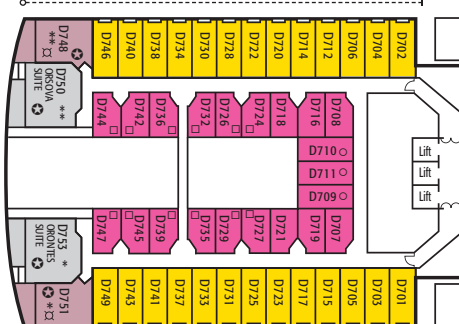

Oceana - 77,000 tons, Bermudan Registry, First entered service in 2000
 Normal operating capacity: 2,016 passengers and 870 crew

SUN DECK

Location	Grade	Deck
Suite with Bath/Shower		
High Aft	BC	B, C & D Deck
Mini-Suite with Bath/Shower		
High Mid	CA	B Deck
High Fwd/Aft	CC	B, C & D Deck
Balcony with Shower		
High Mid	GA	A, B & C Deck
High Fwd/Aft	GC	A, B, C & Lido Deck
Larger Outside with Shower		
High Fwd/Aft	IC	A, B & C Deck
Outside with Shower		
High Fwd/Aft	JC	D Deck
Low Fwd	JD	E & F Deck
Outside (Obstructed View) with Shower		
High Mid	LA	D Deck
High Fwd	LC	D Deck
Inside with Shower		
High Mid	NA	A, B, C & D Deck
High Fwd/Aft	NC	A, B, C, D & Lido Deck
Low Fwd/Aft	ND	E & F Deck

Note: All upper berths in twin cabins are accessible via a ladder. When upper berths are in use lower berths cannot be converted to a double.

A DECK HIGH AFT

A DECK HIGH MID

A DECK HIGH FORWARD

B DECK HIGH AFT

Note: All upper berths in twin cabins are accessible via a ladder. When upper berths are in use lower berths cannot be converted to a double.

C DECK HIGH AFT

C DECK HIGH MID

C DECK HIGH FORWARD

D DECK HIGH AFT

D DECK HIGH MID

D DECK HIGH FORWARD

PROM DECK

E DECK

E DECK LOW FORWARD

F DECK

F DECK LOW FORWARD