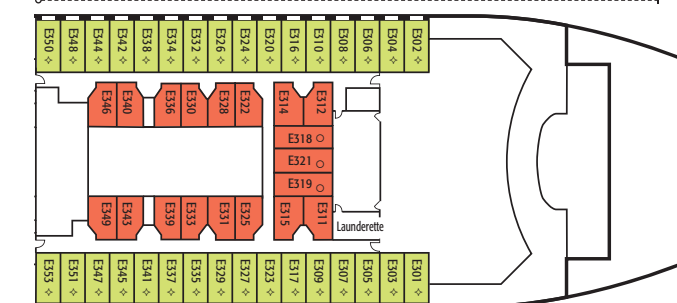

Oceana - 77,000 tons, Bermudan Registry, First entered service in 2000
 Normal operating capacity: 2,016 passengers and 870 crew

SUN DECK

Location	Grade	Deck
Suite with Bath/Shower		
High Aft	BC	B, C & D Deck
Mini-Suite with Bath/Shower		
High Mid	CA	B Deck
High Fwd/Aft	CC	B, C & D Deck
Balcony with Shower		
High Mid	GA	A, B & C Deck
High Fwd/Aft	GC	A, B, C & Lido Deck
Larger Outside with Shower		
High Fwd/Aft	IC	A, B & C Deck
Outside with Shower		
High Fwd/Aft	JC	D Deck
Low Fwd	JD	E & F Deck
Outside (Obstructed View) with Shower		
High Mid	LA	D Deck
High Fwd	LC	D Deck
Inside with Shower		
High Mid	NA	A, B, C & D Deck
High Fwd/Aft	NC	A, B, C, D & Lido Deck
Low Fwd/Aft	ND	E & F Deck

Note: All upper berths in twin cabins are accessible via a ladder. When upper berths are in use lower berths cannot be converted to a double.

A DECK HIGH AFT

A DECK HIGH MID

A DECK HIGH FORWARD

B DECK HIGH AFT

Note: All upper berths in twin cabins are accessible via a ladder. When upper berths are in use lower berths cannot be converted to a double.

C DECK HIGH AFT

C DECK HIGH MID

C DECK HIGH FORWARD

D DECK HIGH AFT

D DECK HIGH MID

D DECK HIGH FORWARD

PROM DECK

E DECK

E DECK LOW FORWARD

F DECK

F DECK LOW FORWARD