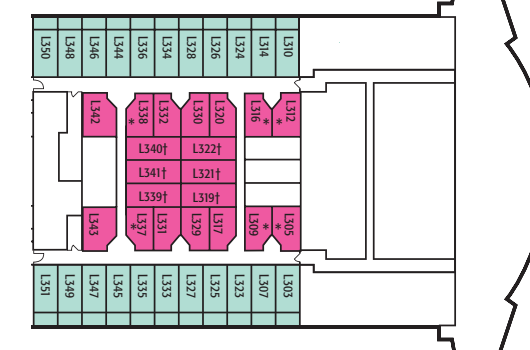

Oceana - 77,000 tons, Bermudan Registry, First entered service in 2000
 Normal operating capacity: 2,016 passengers and 870 crew

SUN DECK

Location	Grade	Deck
Suite with Bath/Shower		
High Aft	BC	B, C & D Deck
Mini-Suite with Bath/Shower		
High Mid	CA	B Deck
High Fwd/Aft	CC	B, C & D Deck
Balcony with Shower		
High Mid	GA	A, B & C Deck
High Fwd/Aft	GC	A, B, C & Lido Deck
Larger Outside with Shower		
High Fwd/Aft	IC	A, B & C Deck
Outside with Shower		
High Fwd/Aft	JC	D Deck
Low Fwd	JD	E & F Deck
Outside (Obstructed View) with Shower		
High Mid	LA	D Deck
High Fwd	LC	D Deck
Inside with Shower		
High Mid	NA	A, B, C & D Deck
High Fwd/Aft	NC	A, B, C, D & Lido Deck
Low Fwd/Aft	ND	E & F Deck

LIDO DECK

LIDO DECK HIGH FORWARD

Cabin Notes

- * Cabin has one additional bed in form of a single sofa bed
- Cabin has one additional bed in form of upper pullman berth
- ** Cabin has two additional beds in the form of a double sofa bed
- ◇ Cabin has two additional beds in the form of upper pullman berths
- Fixed twin beds
- ⊕ Fixed double bed
- Cabins with interconnecting doors
- ⊠ Part obstructed view
- ♿ All adapted cabins have a shower only

Note: All upper berths in twin cabins are accessible via a ladder. When upper berths are in use lower berths cannot be converted to a double.

A DECK HIGH AFT

A DECK HIGH MID

A DECK HIGH FORWARD

B DECK HIGH AFT

B DECK HIGH MID

B DECK HIGH FORWARD

Location	Grade	Deck
Suite with Bath/Shower		
High Aft	BC	B, C & D Deck
Mini-Suite with Bath/Shower		
High Mid	CA	B Deck
High Fwd/Aft	CC	B, C & D Deck
Balcony with Shower		
High Mid	GA	A, B & C Deck
High Fwd/Aft	GC	A, B, C & Lido Deck
Larger Outside with Shower		
High Fwd/Aft	IC	A, B & C Deck
Outside with Shower		
High Fwd/Aft	JC	D Deck
Low Fwd	JD	E & F Deck
Outside (Obstructed View) with Shower		
High Mid	LA	D Deck
High Fwd	LC	D Deck
Inside with Shower		
High Mid	NA	A, B, C & D Deck
High Fwd/Aft	NC	A, B, C, D & Lido Deck
Low Fwd/Aft	ND	E & F Deck