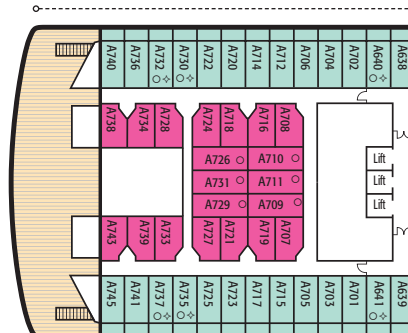

Oceana - 77,000 tons, Bermudan Registry, First entered service in 2000
 Normal operating capacity: 2,016 passengers and 870 crew

SUN DECK

Location	Grade	Deck
Suite with Bath/Shower		
High Aft	BC	B, C & D Deck
Mini-Suite with Bath/Shower		
High Mid	CA	B Deck
High Fwd/Aft	CC	B, C & D Deck
Balcony with Shower		
High Mid	GA	A, B & C Deck
High Fwd/Aft	GC	A, B, C & Lido Deck
Larger Outside with Shower		
High Fwd/Aft	IC	A, B & C Deck
Outside with Shower		
High Fwd/Aft	JC	D Deck
Low Fwd	JD	E & F Deck
Outside (Obstructed View) with Shower		
High Mid	LA	D Deck
High Fwd	LC	D Deck
Inside with Shower		
High Mid	NA	A, B, C & D Deck
High Fwd/Aft	NC	A, B, C, D & Lido Deck
Low Fwd/Aft	ND	E & F Deck

LIDO DECK

LIDO DECK HIGH FORWARD

Cabin Notes

- * Cabin has one additional bed in form of a single sofa bed
- Cabin has one additional bed in form of upper pullman berth
- ** Cabin has two additional beds in the form of a double sofa bed
- ◇ Cabin has two additional beds in the form of upper pullman berths
- Fixed twin beds
- ⊕ Fixed double bed
- Cabins with interconnecting doors
- ⊠ Part obstructed view
- ♿ All adapted cabins have a shower only

Note: All upper berths in twin cabins are accessible via a ladder. When upper berths are in use lower berths cannot be converted to a double.

A DECK HIGH AFT

A DECK HIGH MID

A DECK HIGH FORWARD

B DECK HIGH AFT

B DECK HIGH MID

B DECK HIGH FORWARD

Location	Grade	Deck
Suite with Bath/Shower		
High Aft	BC	B, C & D Deck
Mini-Suite with Bath/Shower		
High Mid	CA	B Deck
High Fwd/Aft	CC	B, C & D Deck
Balcony with Shower		
High Mid	GA	A, B & C Deck
High Fwd/Aft	GC	A, B, C & Lido Deck
Larger Outside with Shower		
High Fwd/Aft	IC	A, B & C Deck
Outside with Shower		
High Fwd/Aft	JC	D Deck
Low Fwd	JD	E & F Deck
Outside (Obstructed View) with Shower		
High Mid	LA	D Deck
High Fwd	LC	D Deck
Inside with Shower		
High Mid	NA	A, B, C & D Deck
High Fwd/Aft	NC	A, B, C, D & Lido Deck
Low Fwd/Aft	ND	E & F Deck